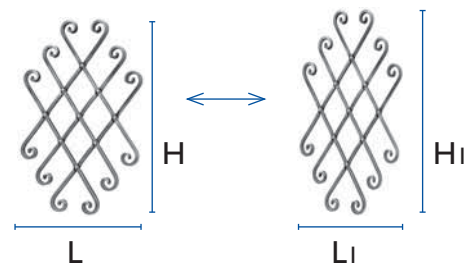

Art. 1658/1

□ 16 x 8 mm

H 580 mm ↔ H₁ 620 mm
L 440 mm L₁ 380 mm

Art. 1658/2

□ 16 x 8 mm

H 490 mm ↔ H₁ 550 mm
L 440 mm L₁ 360 mm

ARTEFERRO

Ø 250 mm - Φ 8 x 8 mm

con fascette
with collars
Art. 19/1

senza fascette
without collars
Art. 19/2

Ø 250 mm - Φ 8 x 8 mm

con fascette
with collars
Art. 17/1

senza fascette
without collars
Art. 17/2

Ø 250 mm - \square 10 x 5 mm

con fascette
with collars
Art. 23/1