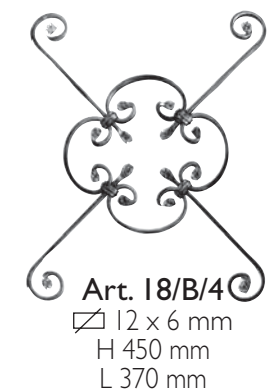

Art. 1652/1
 12 x 6 mm
 Ø 250 mm

medaglia in vetro
 glass embellishment
Art. 1652/2
 medaglia in ottone
 solid brass embellishment
Art. 1652/3
 medaglia in legno
 wooden embellish.
Art. 1652/4

Art. 1661/5
 12 x 6 mm
 Ø 500 mm

medaglia in vetro
 glass embellishment
Art. 1661/6
 medaglia in ottone
 solid brass embellishment
Art. 1661/7
 medaglia in legno
 wooden embellish.
Art. 1661/8

Art. 1024/1
 □ 12 x 6 mm
 Ø 615 mm

medaglia in vetro
 glass embellishment
Art. 1025/1
 medaglia in ottone
 solid brass embellishment
Art. 1026/1
 medaglia in legno
 wooden embellish.
Art. 1027/1

Art. 24/E/1
 □ 12 x 12 mm
 Ø 600 mm

Art. 451/1
 □ 8 x 8 mm
 Ø 575 mm

Art. 18/B/4
12 x 6 mm
H 450 mm
L 370 mm

12 x 6 mm
Art. 1323/12
H 100 mm
L 100 mm

12 x 6 mm
Art. 1323/14
Ø 100 mm

12 x 6 mm
Art. 1323/4
Ø 130 mm

12 x 6 mm
Art. 1323/8
Ø 100 mm
L 80 mm

12 x 6 mm
Art. 1323/6
H 120 mm
L 80 mm

Art. 1665/19
14 x 6 mm
H 440 mm
L 150 mm

Art. 162/2
10 x 5 mm
H 580 mm
L 510 mm

Art. 1323/13
H 140 mm
L 140 mm
Ø 160 mm

12 x 6 mm
Art. 1323/10
H 95 mm
L 95 mm