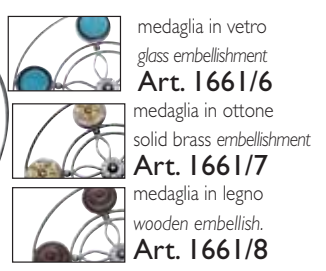

Art. 1653/1
 □ 12 x 6 mm
 Ø 250 mm

Art. 1652/5
 □ 12 x 6 mm
 Ø 250 mm

medaglia in vetro
 glass embellishment
Art. 1652/6
 medaglia in ottone
 solid brass embellishment
Art. 1652/7
 medaglia in legno
 wooden embellish.
Art. 1652/8

Art. 1661/1
 □ 12 x 6 mm
 Ø 370 mm

medaglia in vetro
 glass embellishment
Art. 1661/2
 medaglia in ottone
 solid brass embellishment
Art. 1661/3
 medaglia in legno
 wooden embellish.
Art. 1661/4

Art. 1653/2
 □ 12 x 6 mm
 Ø 250 mm

Art. 1652/1
 12 x 6 mm
 Ø 250 mm

medaglia in vetro
 glass embellishment
Art. 1652/2
 medaglia in ottone
 solid brass embellishment
Art. 1652/3
 medaglia in legno
 wooden embellish.
Art. 1652/4

Art. 1661/5
 12 x 6 mm
 Ø 500 mm