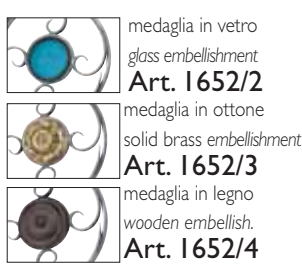

Art. 1653/1
 □ 12 x 6 mm
 Ø 250 mm

Art. 1652/5
 □ 12 x 6 mm
 Ø 250 mm

medaglia in vetro
 glass embellishment
Art. 1652/6
 medaglia in ottone
 solid brass embellishment
Art. 1652/7
 medaglia in legno
 wooden embellish.
Art. 1652/8

Art. 1661/1
 □ 12 x 6 mm
 Ø 370 mm

medaglia in vetro
 glass embellishment
Art. 1661/2
 medaglia in ottone
 solid brass embellishment
Art. 1661/3
 medaglia in legno
 wooden embellish.
Art. 1661/4

Art. 1653/2
 □ 12 x 6 mm
 Ø 250 mm

Art. 1652/1
 12 x 6 mm
 Ø 250 mm

medaglia in vetro
 glass embellishment
Art. 1652/2
 medaglia in ottone
 solid brass embellishment
Art. 1652/3
 medaglia in legno
 wooden embellish.
Art. 1652/4

Art. 1661/5
 12 x 6 mm
 Ø 500 mm