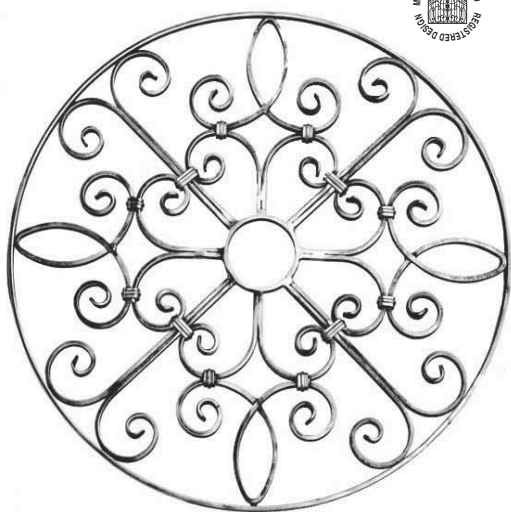

Art. NEW0009
 □ 16 x 6 mm
 H 515 mm
 L 260 mm

Art. NEW0016
 □ 16 x 6 mm
 H 510 mm
 L 175 mm

ARTEFERRO

Art. GD151/2
 □ 14 x 8 mm
 L 550 mm - Ø 770 mm

Art. GD187/2
 □ 14 x 8 mm
 H 325 mm
 L 190 mm

Art. 446/4
 Ø 14 mm
 Ø 565 mm

Art. 1012/1
 Ø 12 mm
 Ø 560 mm

Art. 1028/2
 12 x 12 mm
 Ø 630 mm

Art. 1028/1
 12 x 12 mm
 Ø 420 mm

Art. 1642/1
 12 x 6 mm
 Ø 650 mm

con medaglia in vetro
with glass embellishment
Art. 1643/1

con medaglia in
 ottone su due lati
*with solid brass
 embellishment on two sides*
Art. 1644/1